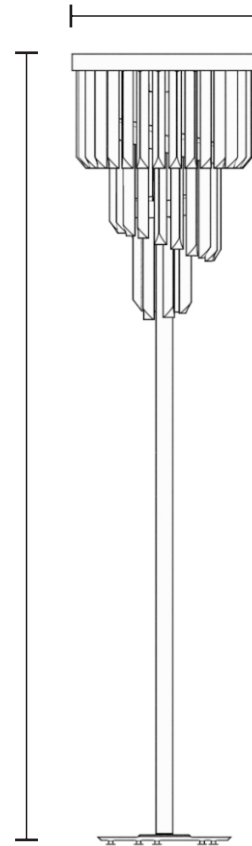

ROYAL • FLOOR LAMP
REF. 9162.40

WEIGHT

Net Weight: 20kg | 44.1 lbs
Gross Weight: 40kg | 88.2 lbs

BULBS

Quantity: 6
Type: G9
Wattage: 40W (max)

MATERIALS

Body: Brass
Details: Glass

PACKING (approx.)

Dimensions: 179 x 49 x 58 cm
70.5 x 19.3 x 22.8 in
Volume: 0.51 m³ | 17.97 ft³

HEIGHT
171 cm | 67.3 in

DIAMETER
40 cm | 15.7 in

-  - Products manufactured according the European norm of security EN 60 598-1.
-  - Products adjusted for instalation in surfaces normally inflammable.
-  - Products of class II. The electric isolation is double or reinforced.
-  - Products with the possibility of instalation of low-energy consumption bulbs.

PRODUCT FINISHES & COSTUMIZATION OPTIONS

 Clear
 GLASS:

 Gold (24 Carat)
 BODY:

MORE FINISHES AVAILABLE HERE:
[CLICK HERE](#) 