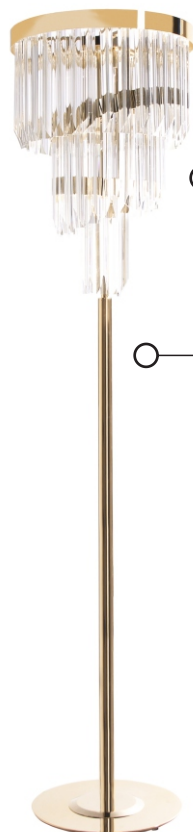

ROYAL • FLOOR LAMP
REF. 9162.40

WEIGHT

Net Weight: 20kg | 44.1 lbs
Gross Weight: 40kg | 88.2 lbs

BULBS

Quantity: 6
Type: G9
Wattage: 40W (max)

MATERIALS

Body: Brass
Details: Glass

PACKING (approx.)

Dimensions: 179 x 49 x 58 cm
70.5 x 19.3 x 22.8 in
Volume: 0.51 m³ | 17.97 ft³

HEIGHT
171 cm | 67.3 in

DIAMETER
40 cm | 15.7 in

-  - Products manufactured according the European norm of security EN 60 598-1.
-  - Products adjusted for instalation in surfaces normally inflammable.
-  - Products of class II. The electric isolation is double or reinforced.
-  - Products with the possibility of instalation of low-energy consumption bulbs.

PRODUCT FINISHES & COSTUMIZATION OPTIONS

 Clear
 GLASS:

 Gold (24 Carat)
 BODY:

MORE FINISHES AVAILABLE HERE:
[CLICK HERE](#) 